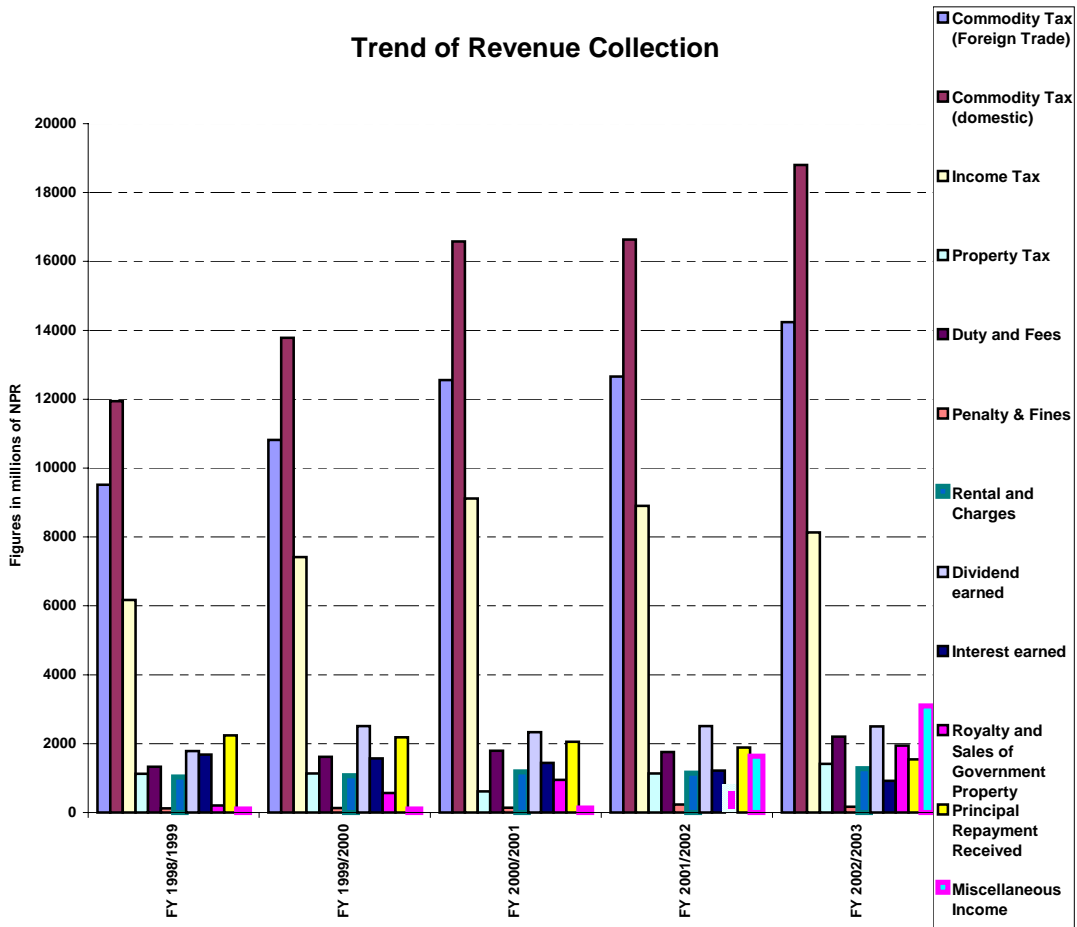

**His Majesty's Government
Regional Distribution of Regular Expenditure**

Regional Distribution of Development Expenditure

Region-wise Revenue Collection Trend

Trend of Revenue Collection

Regular and Development Expenditure FY 2002/2003

Sourcewise Development Expenditure FY 2002/2003

Development Expenditure in Foreign Loan FY 2002/2003

Development Expenditure in Foreign Grant FY 2002/2003